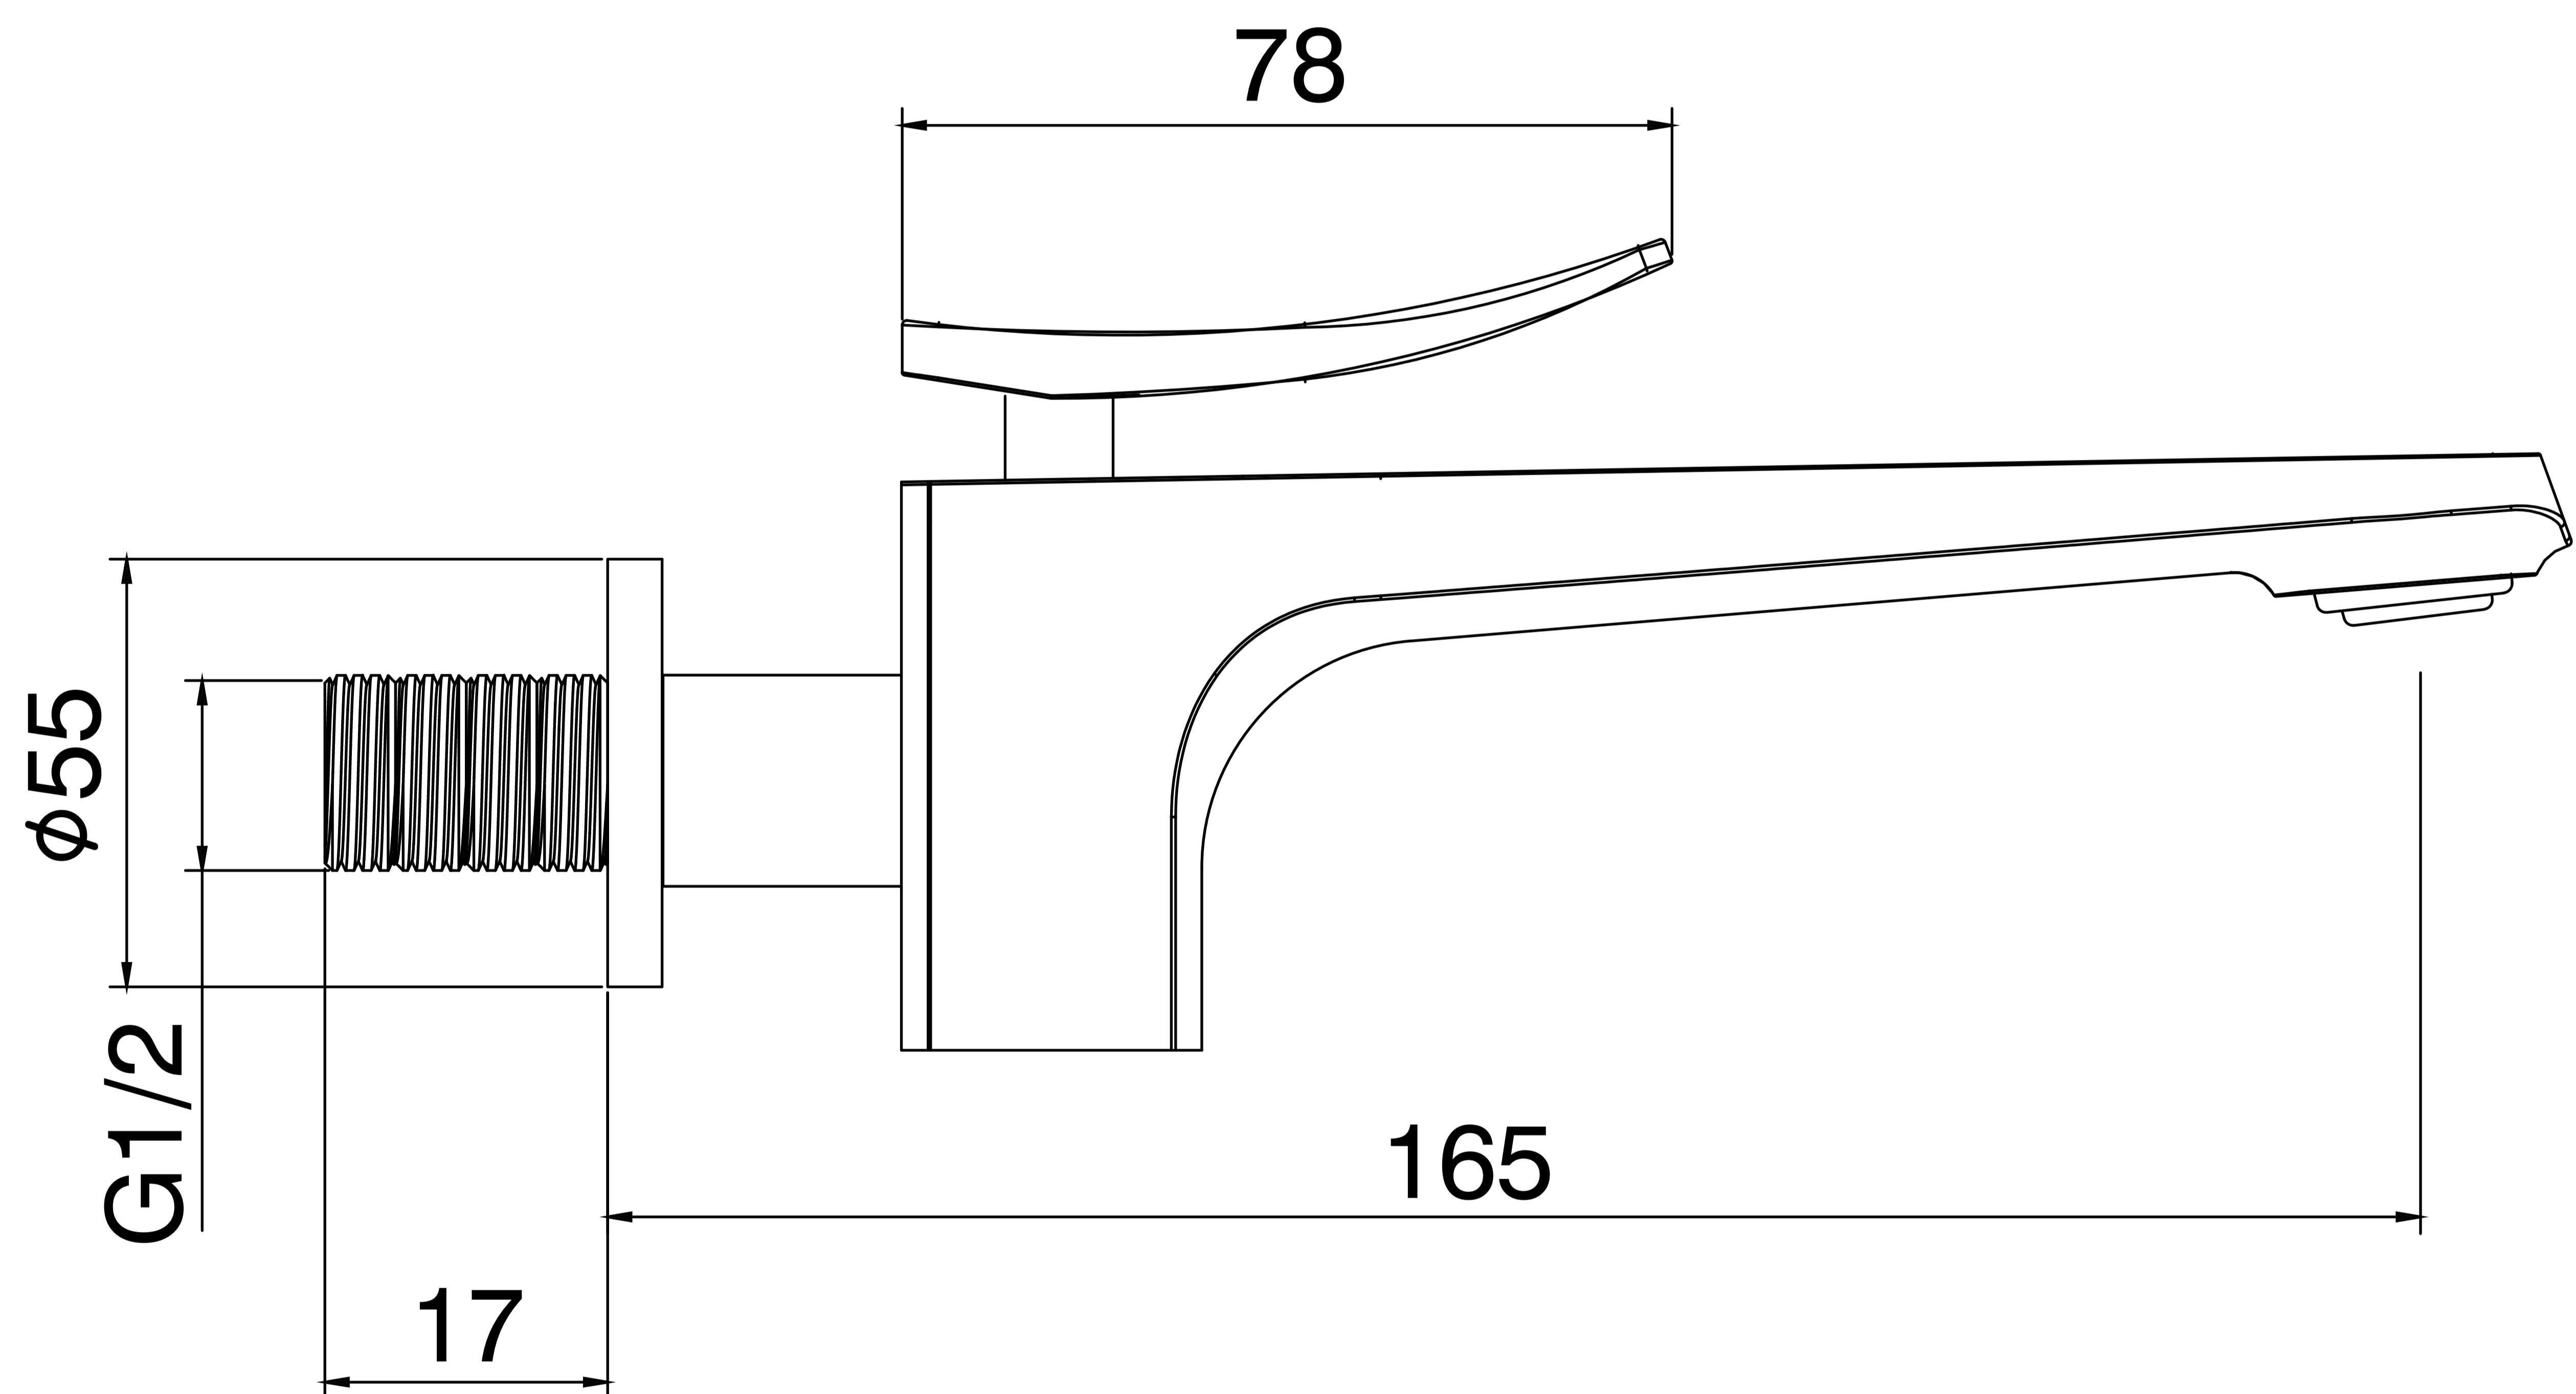

Brass Bib Cock

Product Code : 3163

Technical Drawing

All dimension are in **mm**